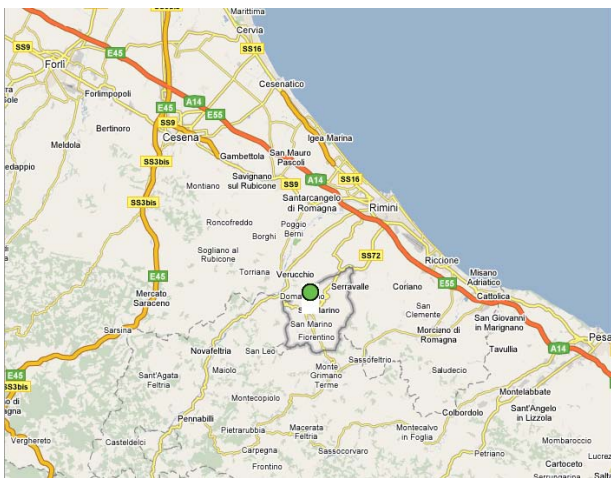

Workshops, Concerts, Competitions, Ensemble

INTERNATIONAL MASTERCLASS FOR SINGERS Borgo Maggiore della Repubblica di San Marino

USEFUL INFORMATION

Location of the Workshop:

High School of Music of the Republic of San Marino
Via Oddone Scarito 33, Borgo Maggiore, Repubblica di San Marino
www.ims.sm

Getting there

Airports:

Rimini International Airport (25 Km) – www.riminiairport.com
Bologna International Airport (120 Km) – www.bologna-airport.it
Rome Intercontinental Airport (350 Km) – www.adr.it
Milan Intercontinental Airport (340 Km) - <http://www.sea-aeroportomilano.it/en/malpensa/index.phtml>

Railways:

Italian Railways – www.trenitalia.com

Transportation from Rimini to San Marino:

Bonelli Bus - www.cgi-bus.it/bonellibus/
Benedettini Bus - www.bus.it/benedettini/autolinee.htm

Tourist Information